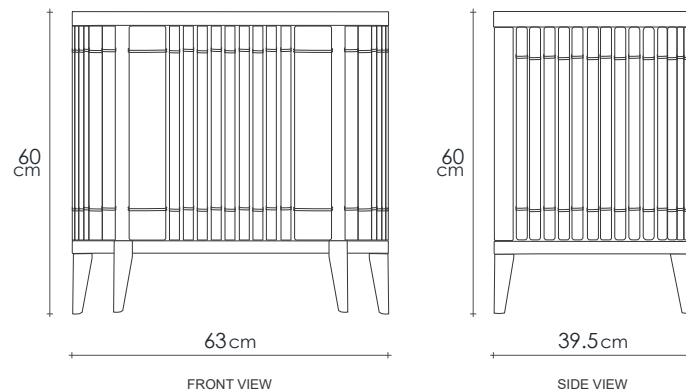

Koppar

SIDE TABLE | KARPENTER LIVING

KARPENTER[®]
Designed by Us Defined by Nature

KP04

The combination of a straight lines from solid wood bar and woven copper wire is designed to give elegance for any room.

Dimensions : 63 x 39.5 x 60 cm

Packing Size : 68 x 44.5 x 66 cm

Cbm : 0.20

MATERIAL COMBINATION

• Teakwood FSC
Natural Water-Based

• White Oak
Patina Oil-Based

• Copper Wire