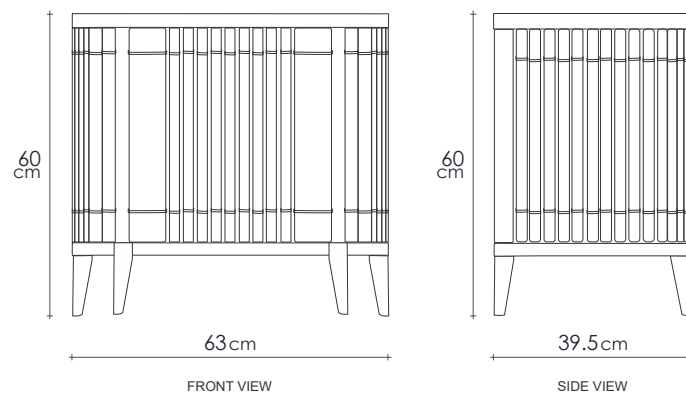

Koppar

SIDE TABLE | KARPENTER LIVING

KARPENTER[®]
Designed by Us Defined by Nature

KP04

The combination of a straight lines from solid wood bar and woven copper wire is designed to give elegance for any room.

Dimensions : 63 x 39.5 x 60 cm

Packing Size : 68 x 44.5 x 66 cm

Cbm : 0.20

MATERIAL COMBINATION

• Teakwood FSC
Natural Water-Based

• White Oak
Patina Oil-Based

• Copper Wire