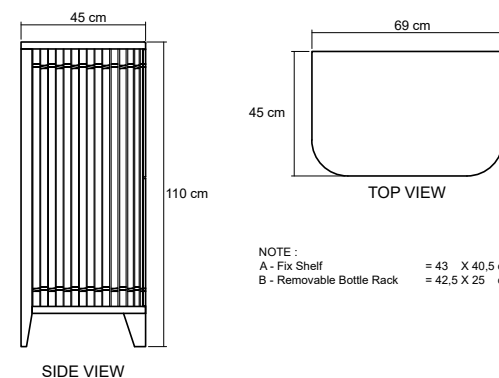

Dimensions : 69 x 45 x 110 cm

Packing Size : 74 x 50 x 116 cm

Cbm : 0.43

MATERIAL COMBINATION

• Teakwood FSC
Natural Water-Based

• White Oak
Patina Oil-Based

• Copper Wire

NOTE :
A - Fix Shelf = 43 X 40,5 cm (H = 43,5cm)
B - Removable Bottle Rack = 42,5 X 25 cm (H = 16,5cm)