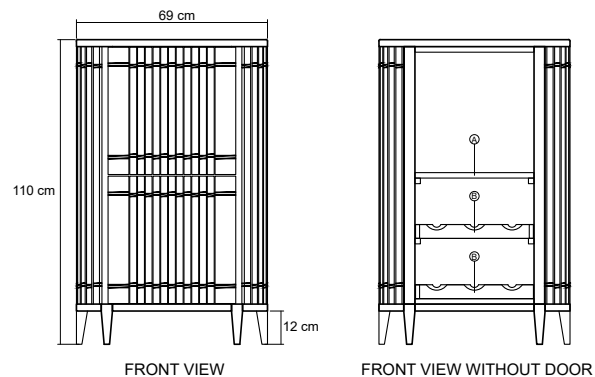

Dimensions : 69 x 45 x 110 cm

Packing Size : 74 x 50 x 116 cm

Cbm : 0.43

MATERIAL COMBINATION

• Teakwood FSC
Natural Water-Based

• White Oak
Patina Oil-Based

• Copper Wire

NOTE :
A - Fix Shelf = 43 X 40,5 cm (H = 43,5cm)
B - Removable Bottle Rack = 42,5 X 25 cm (H = 16,5cm)