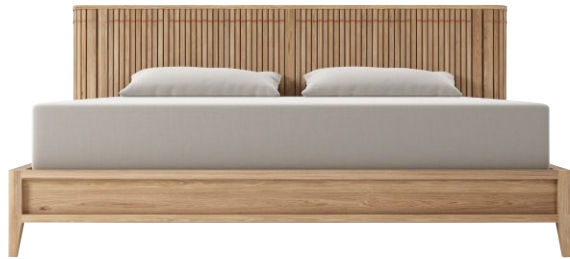

Koppar

AUSTRALIAN KING SIZE BED (Mattress 183 x 203 cm) | KARPENTER LIVING

KARPENTER[®]
Designed by Us Defined by Nature

KP09AU

Style your personal bedroom ambiance with Koppar bed. Equipped with the mini storage on the headboard, this bed will simplify your daily routine.

Dimensions : 225 x 236 x 100 cm

Packing Size : 230 x 32 x 105 cm

212 x 23 x 22 cm

230 x 33 x 35 cm

Cbm : 1.15

MATERIAL COMBINATION

• Teakwood FSC
Natural Water-Based

• White Oak
Patina Oil-Based