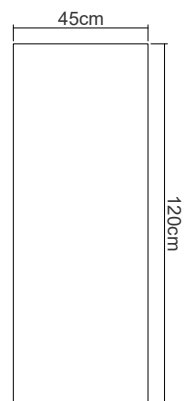

DIMENSIONS : 70 x 45 x 120 cm

PACKING SIZE : 165 x 47.5 x 53 cm

CBM : 0.42

MATERIAL CHART

	Natural Water - based	Natural Oil - based	Black
Teakwood FSC	●	●	
White Oak	●	●	
Black Walnut			

TOP VIEW

FRONT VIEW

SIDE VIEW