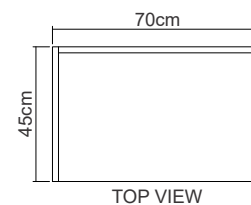

DIMENSIONS : 70 x 45 x 120 cm

PACKING SIZE : 165 x 47.5 x 53 cm

CBM : 0.42

MATERIAL CHART

	Natural Water - based	Natural Oil - based	Black
Teakwood FSC	●	●	
White Oak	●	●	
Black Walnut			

TOP VIEW

FRONT VIEW

SIDE VIEW