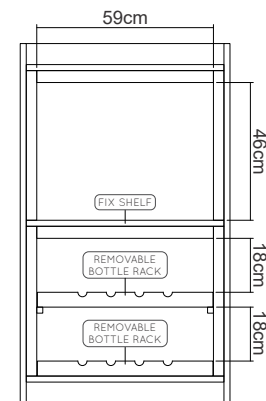

DIMENSIONS : 70 x 45 x 120 cm

PACKING SIZE : 165 x 47.5 x 53 cm

CBM : 0.42

MATERIAL CHART

	Natural Water - based	Natural Oil - based	Black
Teakwood FSC	●	●	
White Oak	●	●	
Black Walnut			

TOP VIEW

FRONT VIEW

SIDE VIEW