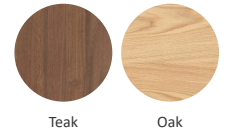

RT05

TIMBER

Teak

Oak

ROOTS is a merger of our minimalist signature with Japanese classic accent. The exposed rattan woven gracefully adds the exclusive detail to its modern contemporary line. Comes in various articles suitable for your bedroom and living room, ROOTS will surely make your space complete.

DIMENSIONS : 70 x 45 x 120 cm

PACKING SIZE : 165 x 47.5 x 53 cm

CBM : 0.42

MATERIAL CHART

	Natural Water - based	Natural Oil - based	Black
Teakwood FSC	●	●	
White Oak	●	●	
Black Walnut			

TOP VIEW

FRONT VIEW