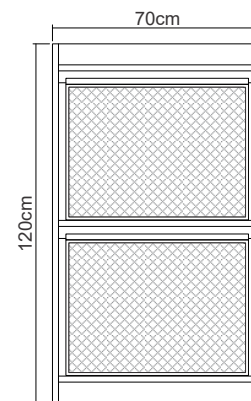

DIMENSIONS : 70 x 45 x 120 cm

PACKING SIZE : 165 x 47.5 x 53 cm

CBM : 0.42

MATERIAL CHART

	Natural Water - based	Natural Oil - based	Black
Teakwood FSC	●	●	
White Oak	●	●	
Black Walnut			

TOP VIEW

FRONT VIEW

SIDE VIEW