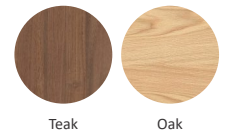

TIMBER

ROOTS is a merger of our minimalist signature with Japanese classic accent. The exposed rattan woven gracefully adds the exclusive detail to its modern contemporary line. Comes in various articles suitable for your bedroom and living room, ROOTS will surely make your space complete.

DIMENSIONS : 102 x 45 x 107 cm

PACKING SIZE : 74 x 50 x 116 cm

CBM : 0.43

MATERIAL CHART

	Natural Water - based	Natural Oil - based	Black
Teakwood FSC	●	●	
White Oak	●	●	
Black Walnut			