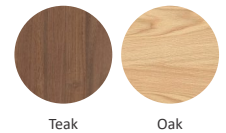

TIMBER

ROOTS is a merger of our minimalist signature with Japanese classic accent. The exposed rattan woven gracefully adds the exclusive detail to its modern contemporary line. Comes in various articles suitable for your bedroom and living room, ROOTS will surely make your space complete.

DIMENSIONS : 112 x 50 x 84 cm

PACKING SIZE : 117 x 50 x 106 cm

CBM : 0.62

MATERIAL CHART

	Natural Water - based	Natural Oil - based	Black
Teakwood FSC	●	●	
White Oak	●	●	
Black Walnut			