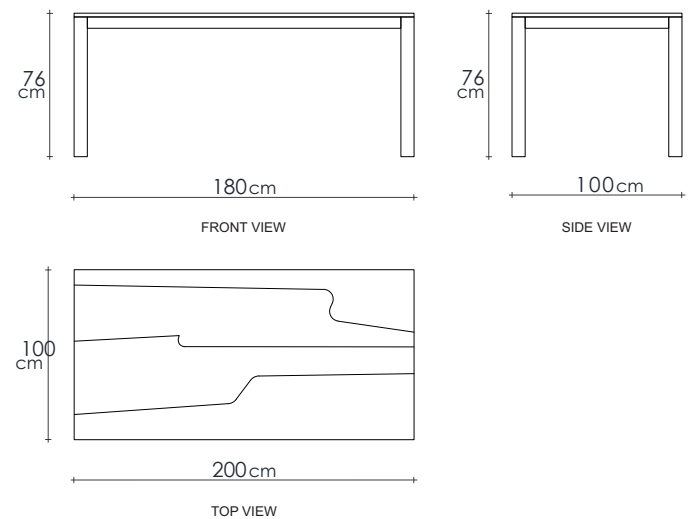

TECHNICAL DRAWING

MATERIAL CHART

	Natural Water - based	Natural Oil	Patina
Teakwood FSC	●	●	
White Oak	●	●	●
Black Walnut	●	●