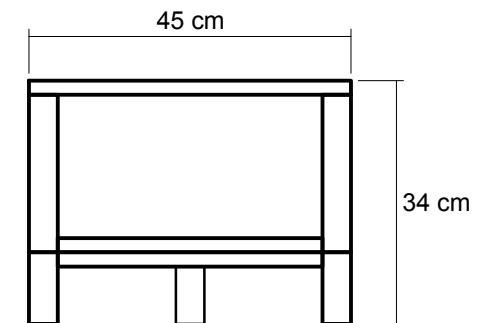

# Solid

SO07 - MEDIA CABINET w/ 2 DRAWERS & 1 FLIP DOOR  
160 X 45 X 34 cm

**KARPENTER**<sup>®</sup>  
Designed by Us Defined by Nature

TOP VIEW

NOTE :

A - Drawer = 45 X 35 X 13 cm

B - Flip Door = 70 X 40 X 14 cm

C - Drawer = 45 X 35 X 13 cm

FRONT VIEW

SIDE VIEW