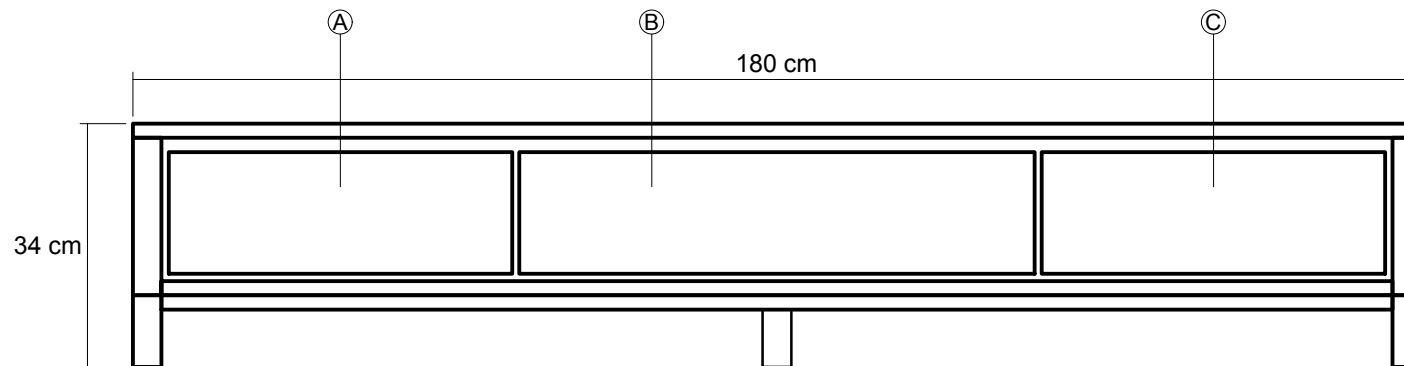

# Solid

SO07 - MEDIA CABINET w/ 2 DRAWERS & 1 FLIP DOOR  
160 X 45 X 34 cm

**KARPENTER**<sup>®</sup>  
Designed by Us Defined by Nature

TOP VIEW

NOTE :

A - Drawer = 45 X 35 X 13 cm

B - Flip Door = 70 X 40 X 14 cm

C - Drawer = 45 X 35 X 13 cm

FRONT VIEW

SIDE VIEW