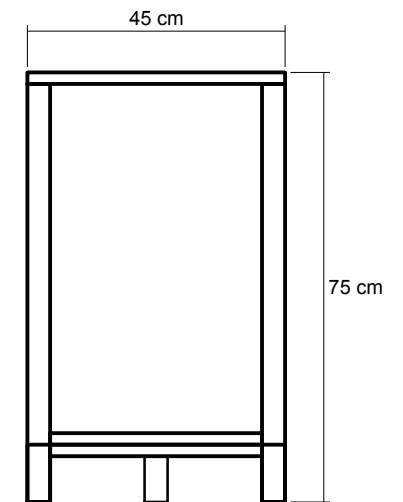

Solid

SO09 - SIDEBOARD w/ 4 DRAWERS & 4 DOORS

182 X 45 X 75 cm

KARPENTER[®]

Designed by Us Defined by Nature

TOP VIEW

NOTE :
Drawer = 38 X 35 X 10 cm

FRONT VIEW

SIDE VIEW