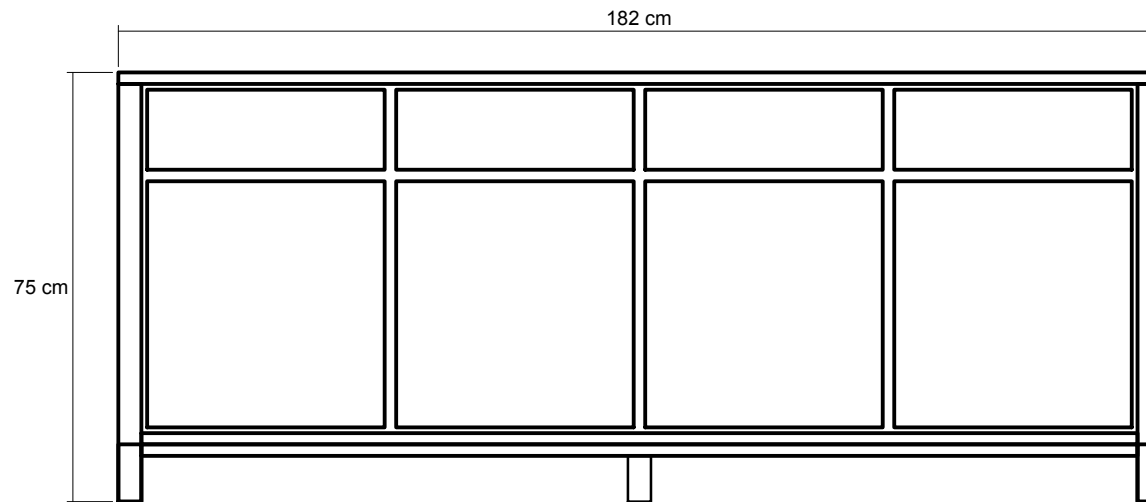

Solid

SO09 - SIDEBOARD w/ 4 DRAWERS & 4 DOORS

182 X 45 X 75 cm

KARPENTER[®]

Designed by Us Defined by Nature

TOP VIEW

NOTE :
Drawer = 38 X 35 X 10 cm

FRONT VIEW

SIDE VIEW