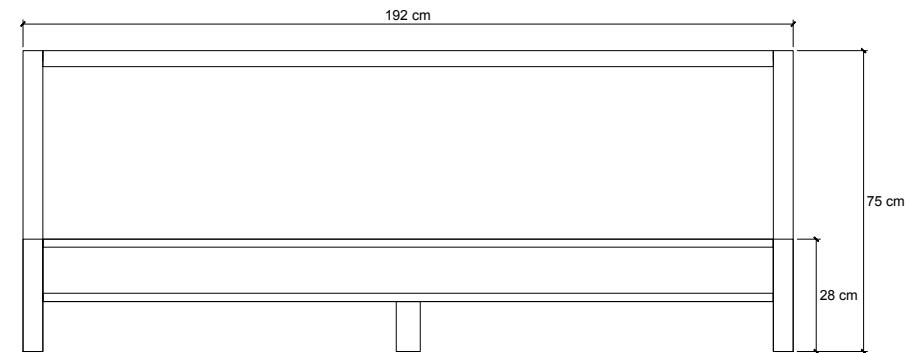

SOLID

SO17EU - Solid Bed

192 X 212 X 75 cm

TOP VIEW

SIDE VIEW

FRONT VIEW