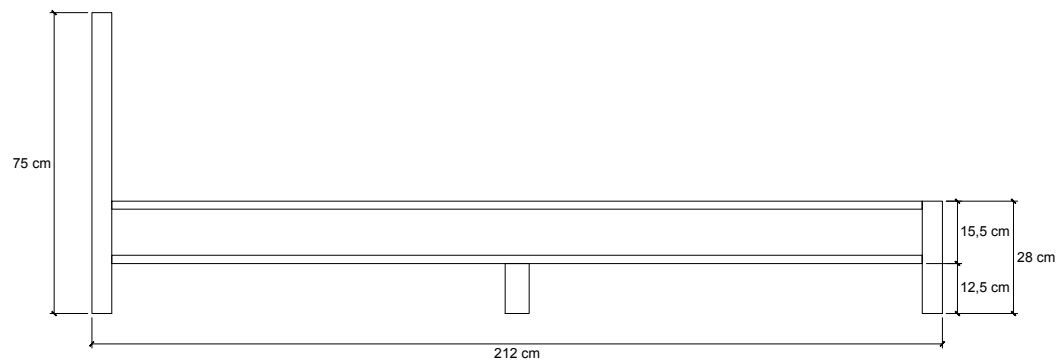

SOLID

SO17EU - Solid Bed

192 X 212 X 75 cm

TOP VIEW

SIDE VIEW

FRONT VIEW