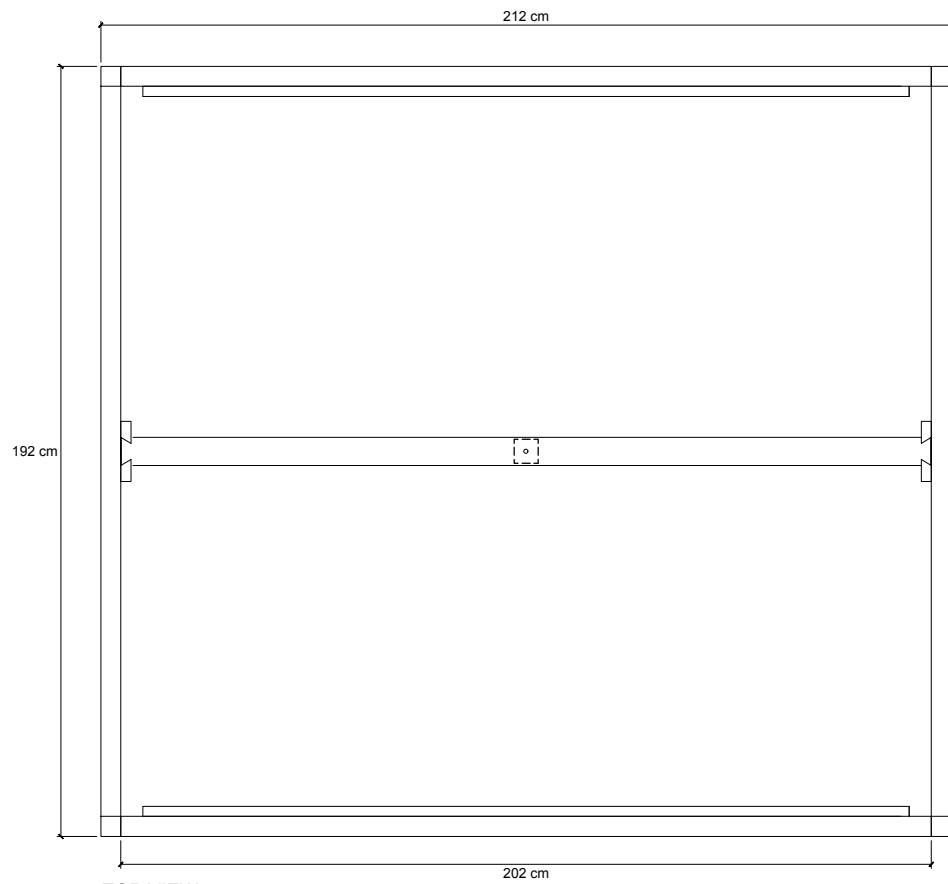

SOLID

SO17EU - Solid Bed

192 X 212 X 75 cm

TOP VIEW

SIDE VIEW

FRONT VIEW