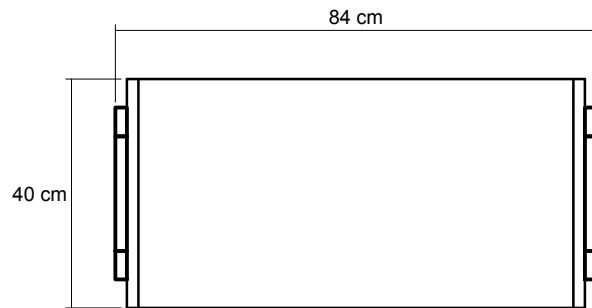

K/WSU

KWSU01 - WALL SHELF UNIT - SINGLE

84 X 40 X 180 cm

KARPENTER®

Designed by Us Defined by Nature

TOP VIEW

NOTE :

- A - Shelf = 80 X 40 cm
- B - Compartment = 76 X 37,5 X 20 cm
- C - Flap Door = 76 X 37,5 X 20 cm

FRONT VIEW

SIDE VIEW