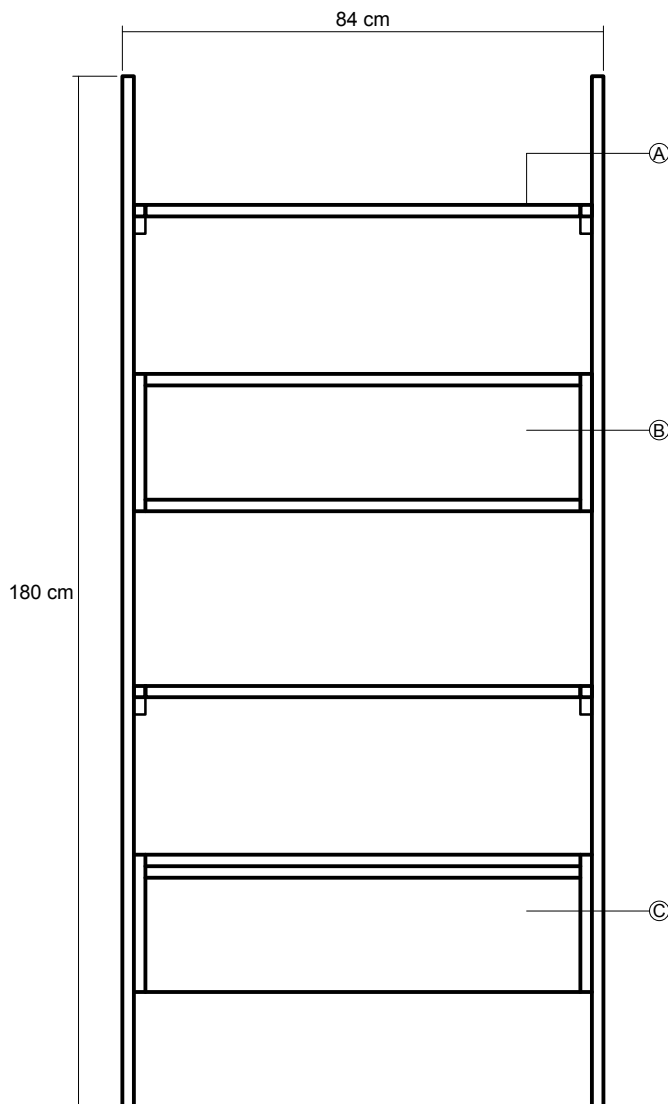

K/WSU

KWSU01 - WALL SHELF UNIT - SINGLE

84 X 40 X 180 cm

KARPENTER®

Designed by Us Defined by Nature

TOP VIEW

NOTE :

- A - Shelf = 80 X 40 cm
- B - Compartment = 76 X 37,5 X 20 cm
- C - Flap Door = 76 X 37,5 X 20 cm

FRONT VIEW

SIDE VIEW