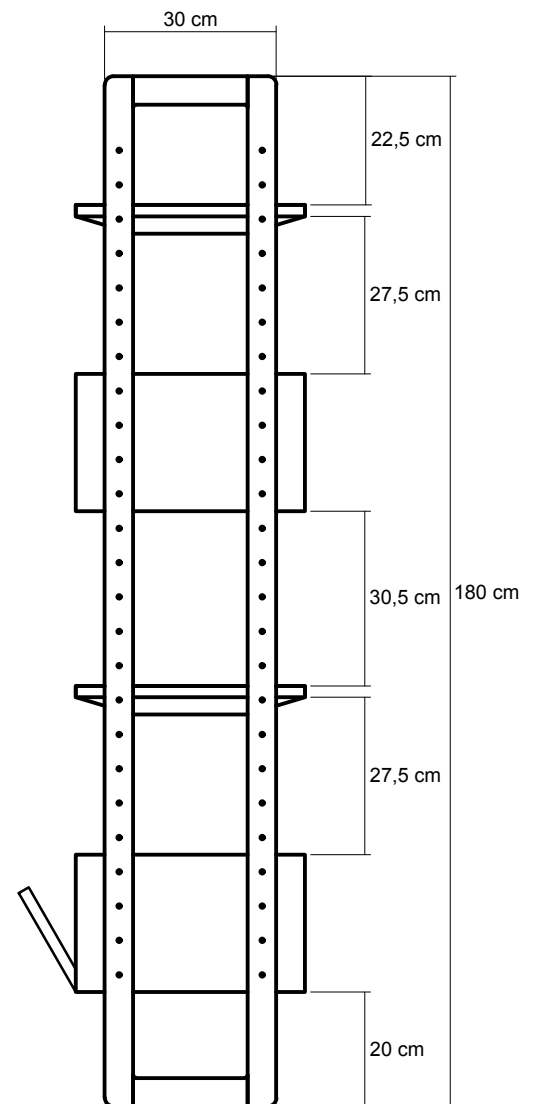

K/WSU

KWSU01 - WALL SHELF UNIT - SINGLE

84 X 40 X 180 cm

KARPENTER®

Designed by Us Defined by Nature

TOP VIEW

NOTE :

- A - Shelf = 80 X 40 cm
- B - Compartment = 76 X 37,5 X 20 cm
- C - Flap Door = 76 X 37,5 X 20 cm

FRONT VIEW

SIDE VIEW