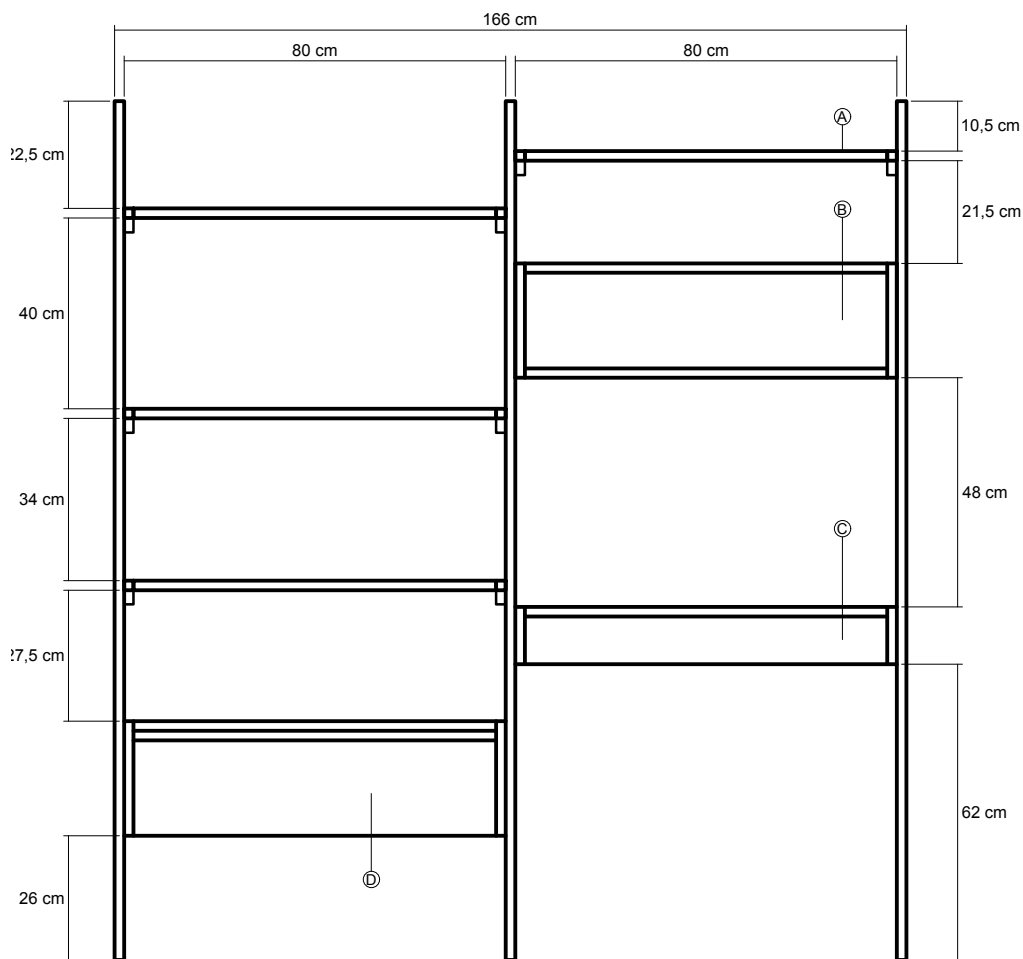

K/WSU

KWSU02 - WALL SHELF UNIT - DOUBLE

166 X 40 X 180 cm

KARPENTER

Designed by Us Defined by Nature

NOTE :

- A - Shelf = 80 X 40 cm
- B - Compartment = 76 X 37,5X 20 cm
- C - Drawer = 75 X 32 X 5 cm
- D - Flap Door = 76 X 37,5X 20 cm

TOP VIEW

FRONT VIEW

SIDE VIEW