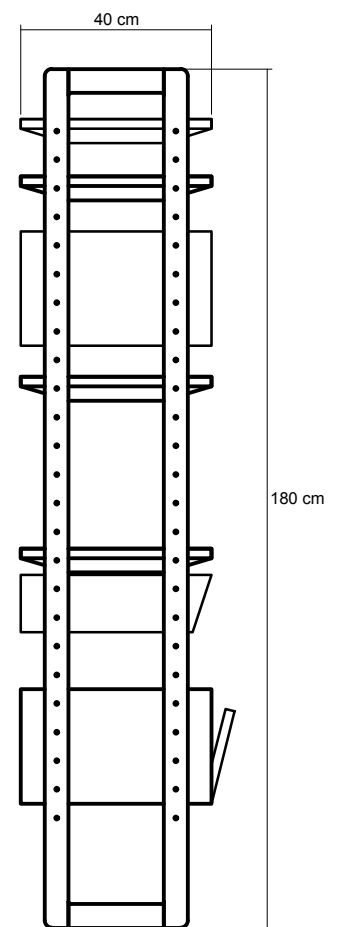

K/WSU

KWSU02 - WALL SHELF UNIT - DOUBLE

166 X 40 X 180 cm

KARPENTER

Designed by Us Defined by Nature

NOTE :

- A - Shelf = 80 X 40 cm
- B - Compartment = 76 X 37,5X 20 cm
- C - Drawer = 75 X 32 X 5 cm
- D - Flap Door = 76 X 37,5X 20 cm

TOP VIEW

FRONT VIEW

SIDE VIEW