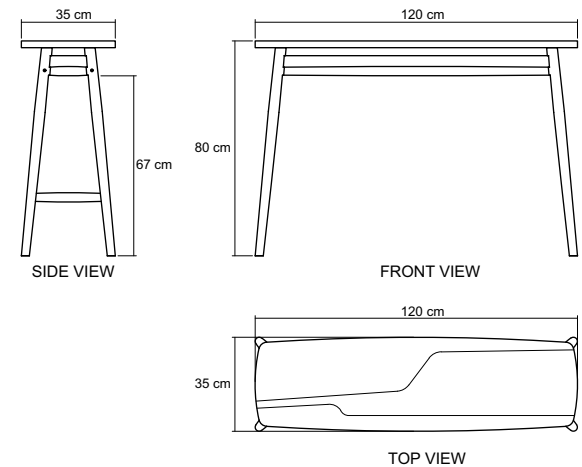

TIMBER FINISHES

Designed to exhibit fine lines and soft angles, the Twist console is elegant, uncluttered and stylish.

Dimensions : 120 x 35 x 80 cm

Packing Size : 128 x 43 x 20 cm

Cbm : 0.11

MATERIAL CHART