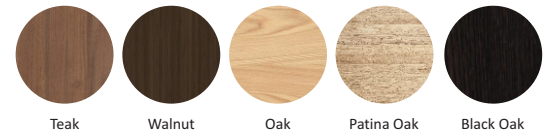

TIMBER FINISHES

Designed to exhibit fine lines and soft angles, the Twist console is elegant, uncluttered and stylish.

Dimensions : 120 x 35 x 80 cm

Packing Size : 128 x 43 x 20 cm

Cbm : 0.11

MATERIAL CHART

	Natural Water - based	Natural Oil	Black	Patina
Teakwood FSC	●	●		
White Oak	●	●	●	●
Black Walnut	●	●		