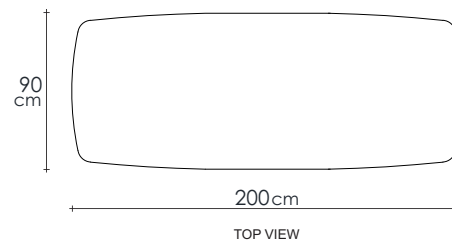

TECHNICAL DRAWING

MATERIAL CHART

	Natural Water - based	Natural Oil	Black	Patina
Teakwood FSC	●	●		
White Oak	●	●	●	●
Black Walnut	●	●