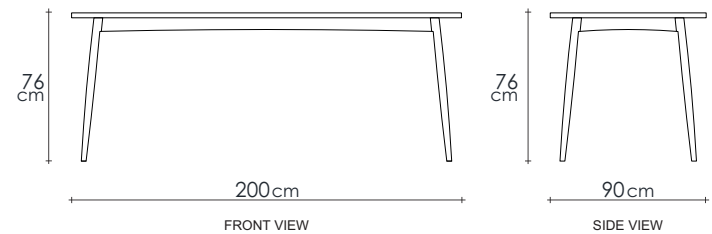

TECHNICAL DRAWING

MATERIAL CHART

	Natural Water - based	Natural Oil	Black	Patina
Teakwood FSC	●	●		
White Oak	●	●	●	●
Black Walnut	●	●