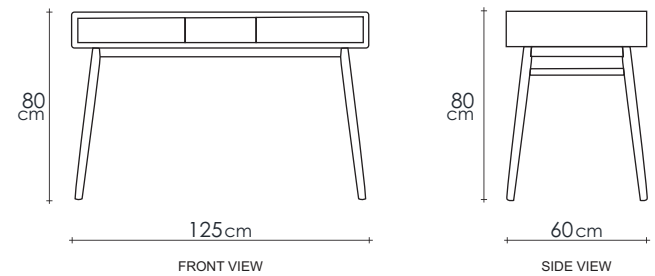

## TIMBER FINISHES

A new way of working desk. Comes with 2 drawers and niche make your working desk more stylish and functional.

**Dimensions** : 125 x 60 x 80 cm

**Packing Size** : 133 x 68 x 31 cm

**Cbm** : 0.28