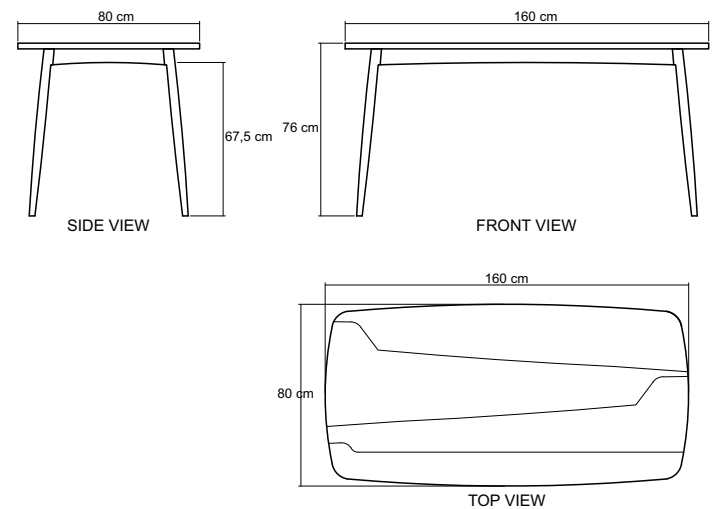

## TIMBER FINISHES

A simple yet beautiful and playful dining table in natural solid wood. Available in different sizes.

Dimensions : 160 x 80 x 76 cm

Packing Size : 168 x 88 x 17 cm

Cbm : 0.25