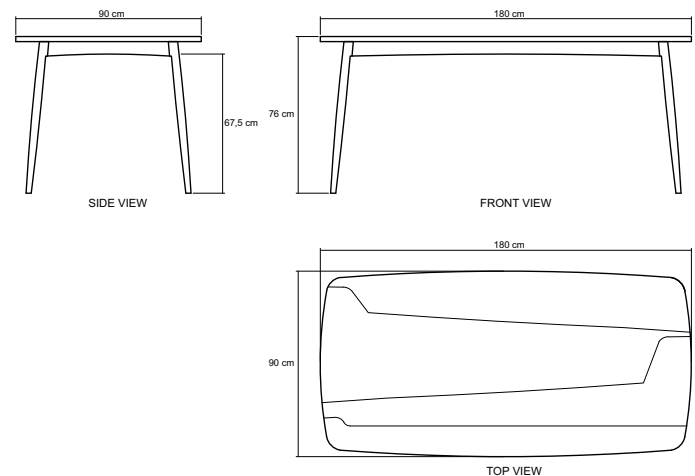

## TIMBER FINISHES

TW04

A simple yet beautiful and playful dining table in natural solid wood. Available in different sizes.

Dimensions : 180 x 90 x 76 cm

Packing Size : 188 x 98 x 17 cm

Cbm : 0.31