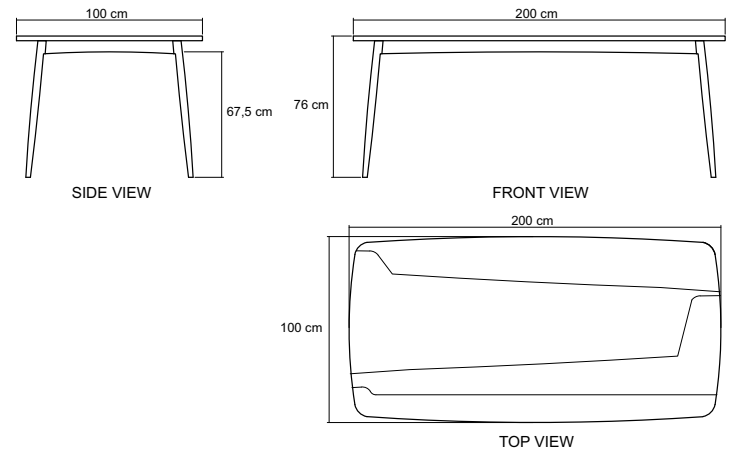

Twist

RECTANGULAR DINING TABLE 200 | KARPENTER LIVING

KARPENTER
Designed by Us Defined by Nature

TIMBER FINISHES

TW05

A simple yet beautiful and playful dining table in natural solid wood. Available in different sizes.

Dimensions : 200 x 100 x 76 cm

Packing Size : 208 x 108 x 17 cm

Cbm : 0.38

MATERIAL CHART

	Natural Water - based	Natural Oil	Black	Patina
Teakwood FSC	●	●		
White Oak	●	●	●	●
Black Walnut	●	●		