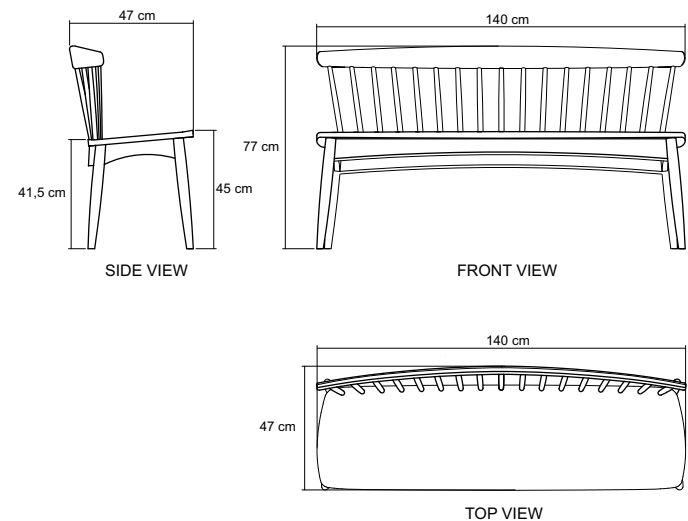

TW17

TIMBER FINISHES

The Twist bench is a center piece that will add charm and character to any room. Designed for comfortable sitting, this bench goes perfectly with a Twist dining table, or as a stand alone piece with other collections.

Dimensions : 140 x 47 x 77 cm

Packing Size : 145 x 52 x 83 cm

Cbm : 0.63

MATERIAL CHART

	Natural Water - based	Natural Oil	Black	Patina
Teakwood FSC	●	●		
White Oak	●	●	●	●
Black Walnut	●	●		