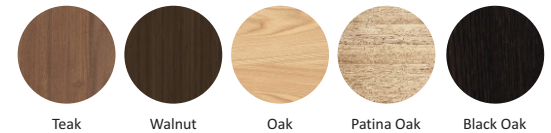

TW17

TIMBER FINISHES

The Twist bench is a center piece that will add charm and character to any room. Designed for comfortable sitting, this bench goes perfectly with a Twist dining table, or as a stand alone piece with other collections.

Dimensions : 140 x 47 x 77 cm

Packing Size : 145 x 52 x 83 cm

Cbm : 0.63

MATERIAL CHART

	Natural Water - based	Natural Oil	Black	Patina
Teakwood FSC	●	●		
White Oak	●	●	●	●
Black Walnut	●	●		