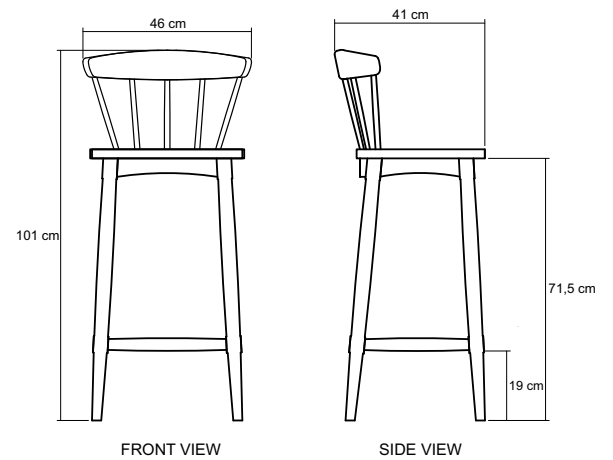

Twist

BAR STOOL | KARPENTER LIVING

KARPENTER
Designed by Us Defined by Nature

TW19

TIMBER FINISHES

The Twist bar stool is a modern recreation of middle century Scandinavian designs with a hint of zen minimalism.

Dimensions : 46 x 41 x 101 cm

Packing Size : 51 x 46 x 107 cm

Cbm : 0.25

MATERIAL CHART

	Natural Water - based	Natural Oil	Black	Patina
Teakwood FSC	●	●		
White Oak	●	●	●	●
Black Walnut	●	●		