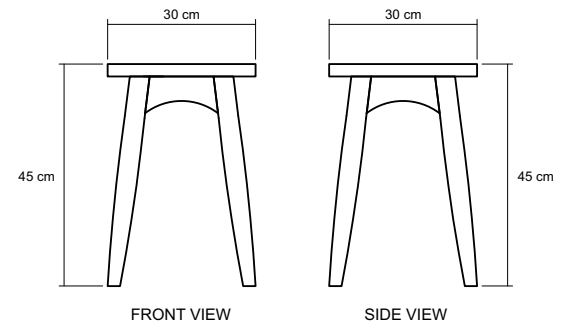

TIMBER FINISHES

Bringing ones memories to post-war Scandinavia, yet with that hint of zen simplicity, the Twist stool is charming and light.

Dimensions : 30 x 30 x 45 cm

Packing Size : 35 x 35 x 51 cm

Cbm : 0.06