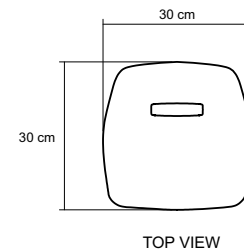

TIMBER FINISHES

Bringing ones memories to post-war Scandinavia, yet with that hint of zen simplicity, the Twist stool is charming and light.

Dimensions : 30 x 30 x 45 cm

Packing Size : 35 x 35 x 51 cm

Cbm : 0.06