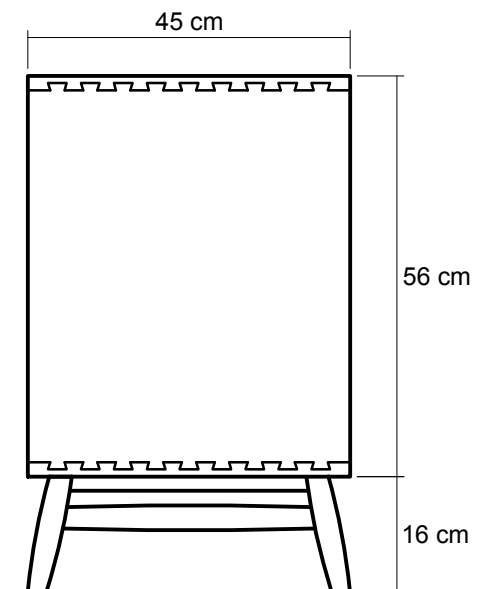

# Twist

TW24 - SIDEBOARD w/ 2 DRAWERS & DOOR

87 X 45 X 72 cm

**KARPENTER**<sup>®</sup>

Designed by Us Defined by Nature

TOP VIEW

NOTE :

Drawer = 37 X 35 X 12 cm

FRONT VIEW

SIDE VIEW