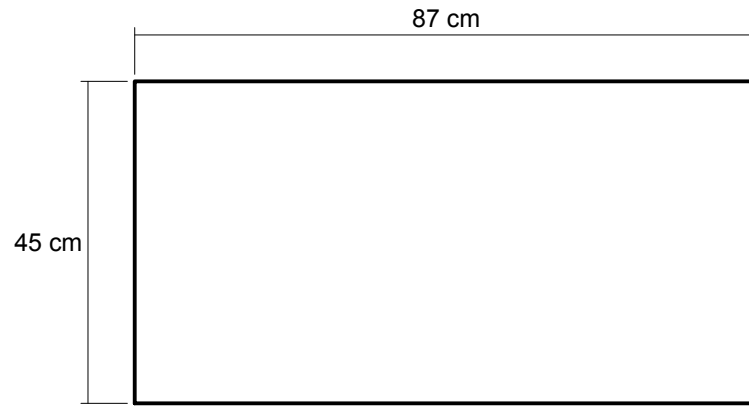

# Twist

TW24 - SIDEBOARD w/ 2 DRAWERS & DOOR

87 X 45 X 72 cm

**KARPENTER**<sup>®</sup>

Designed by Us Defined by Nature

TOP VIEW

NOTE :

Drawer = 37 X 35 X 12 cm

FRONT VIEW

SIDE VIEW