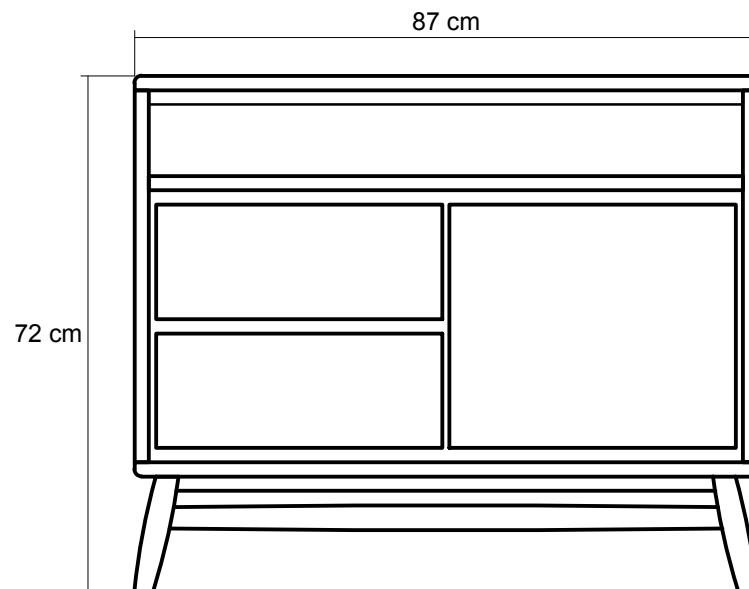

# Twist

TW24 - SIDEBOARD w/ 2 DRAWERS & DOOR

87 X 45 X 72 cm

**KARPENTER**<sup>®</sup>

Designed by Us Defined by Nature

TOP VIEW

NOTE :

Drawer = 37 X 35 X 12 cm

FRONT VIEW

SIDE VIEW