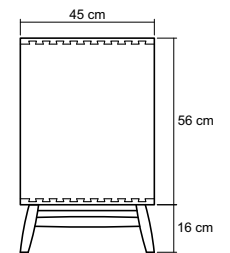

TIMBER FINISHES

The original design of the twist cupboard speaks volumes about its owner's desire for playful and trendy living.

Dimensions : 87 x 45 x 72 cm

Packing Size : 92 x 50 x 78 cm

Cbm : 0.36

FRONT VIEW

SIDE VIEW

TOP VIEW

NOTE :
Drawer = 37 X 35 X 12 cm

MATERIAL CHART

	Natural Water - based	Natural Oil	Black	Patina
Teakwood FSC	●	●		
White Oak	●	●	●	●
Black Walnut	●	●		