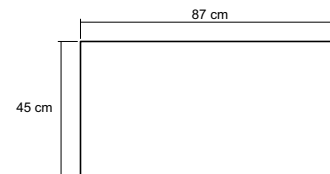

TIMBER FINISHES

The original design of the twist cupboard speaks volumes about its owner's desire for playful and trendy living.

Dimensions : 87 x 45 x 72 cm

Packing Size : 92 x 50 x 78 cm

Cbm : 0.36

FRONT VIEW

SIDE VIEW

TOP VIEW

NOTE :
Drawer = 37 X 35 X 12 cm

MATERIAL CHART

	Natural Water - based	Natural Oil	Black	Patina
Teakwood FSC	●	●		
White Oak	●	●	●	●
Black Walnut	●	●		