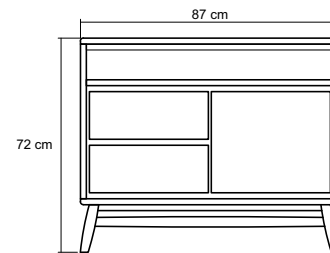

TIMBER FINISHES

The original design of the twist cupboard speaks volumes about its owner's desire for playful and trendy living.

Dimensions : 87 x 45 x 72 cm

Packing Size : 92 x 50 x 78 cm

Cbm : 0.36

FRONT VIEW

SIDE VIEW

TOP VIEW

NOTE :
Drawer = 37 X 35 X 12 cm

MATERIAL CHART

	Natural Water - based	Natural Oil	Black	Patina
Teakwood FSC	●	●		
White Oak	●	●	●	●
Black Walnut	●	●		