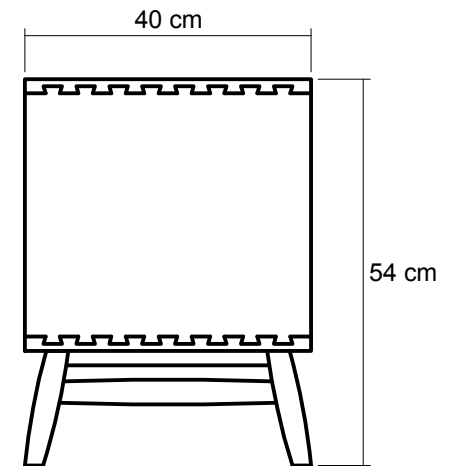

# Twist

TW25 - MEDIA CABINET w/ 3 DRAWERS

128 X 40 X 54 cm

**KARPENTER**<sup>®</sup>

Designed by Us Defined by Nature

TOP VIEW

NOTE :  
Drawer = 37 X 30 X 13 cm

FRONT VIEW

SIDE VIEW