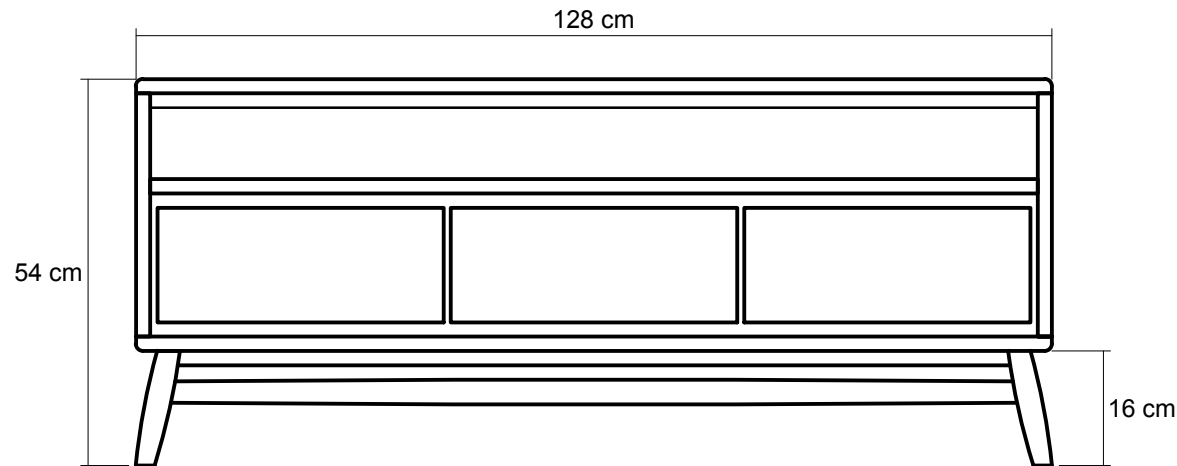

# Twist

TW25 - MEDIA CABINET w/ 3 DRAWERS

128 X 40 X 54 cm

**KARPENTER**<sup>®</sup>

Designed by Us Defined by Nature

TOP VIEW

NOTE :  
Drawer = 37 X 30 X 13 cm

FRONT VIEW

SIDE VIEW