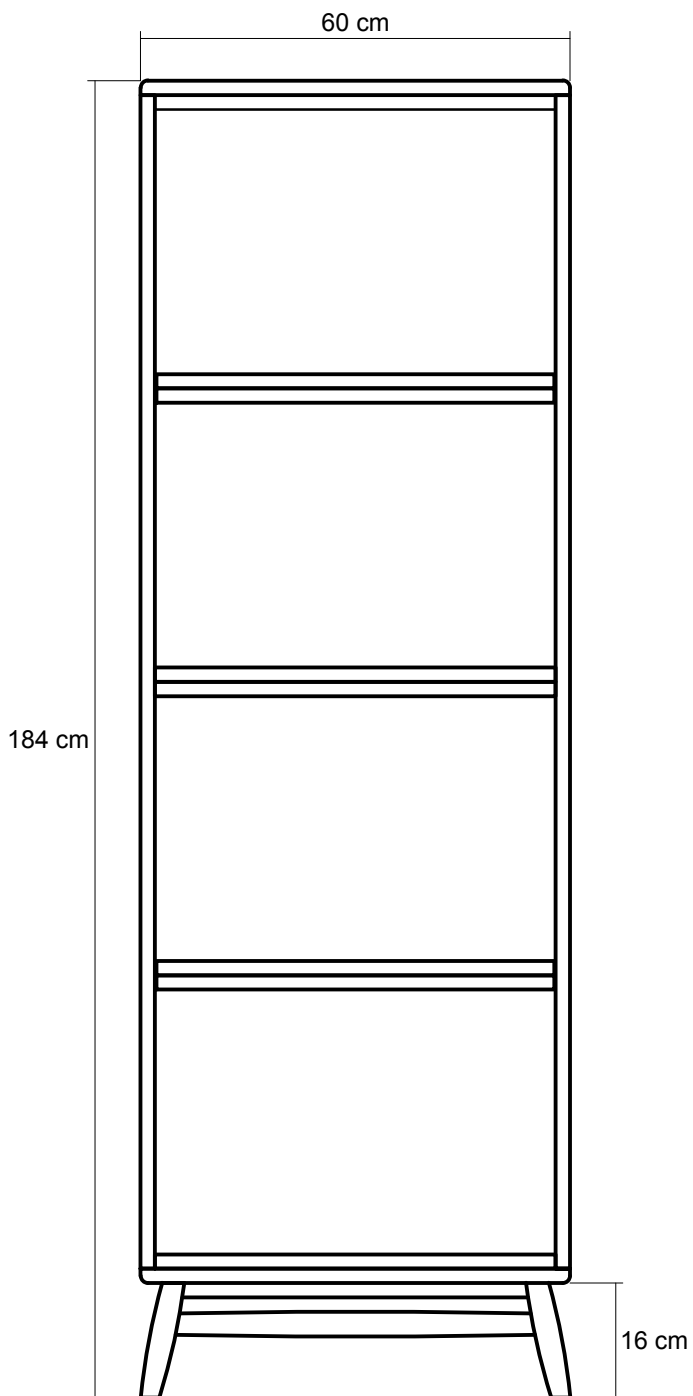

Twist

TW27 - DISPLAY RACK

60 X 30 X 184 cm

KARPENTER®

Designed by Us Defined by Nature

TOP VIEW

FRONT VIEW

SIDE VIEW