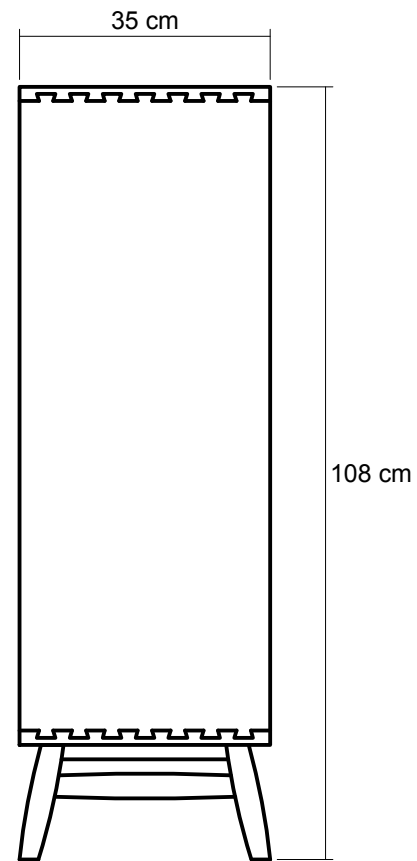

Twist

TW28 - TALL BOY w/ 4 DRAWERS

40 X 35 X 108 cm

KARPENTER[®]

Designed by Us Defined by Nature

TOP VIEW

NOTE :

Drawer = 29 X 30 X 13 cm

FRONT VIEW

SIDE VIEW