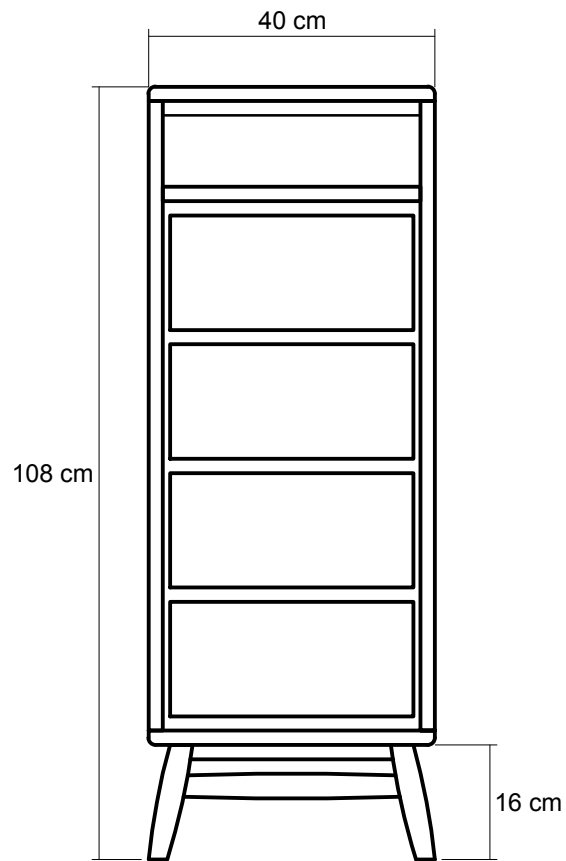

Twist

TW28 - TALL BOY w/ 4 DRAWERS

40 X 35 X 108 cm

KARPENTER[®]

Designed by Us Defined by Nature

TOP VIEW

NOTE :

Drawer = 29 X 30 X 13 cm

FRONT VIEW

SIDE VIEW