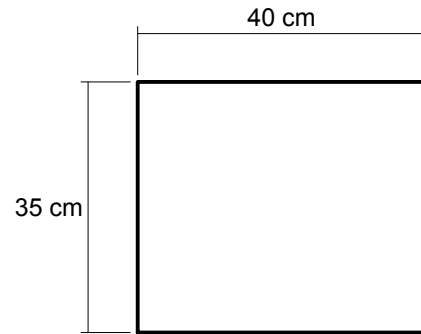

Twist

TW28 - TALL BOY w/ 4 DRAWERS

40 X 35 X 108 cm

KARPENTER[®]

Designed by Us Defined by Nature

TOP VIEW

NOTE :

Drawer = 29 X 30 X 13 cm

FRONT VIEW

SIDE VIEW