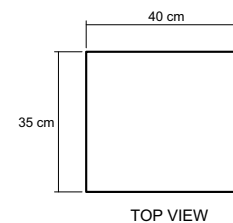

TIMBER FINISHES

The characteristic slant angles of the Twist collection make this tall chest a monument of retro modern designs.

Dimensions : 46 x 40 x 54 cm

Packing Size : 41 x 45 x 60 cm

Cbm : 0.14

NOTE :
Drawer = 29 X 30 X 13 cm