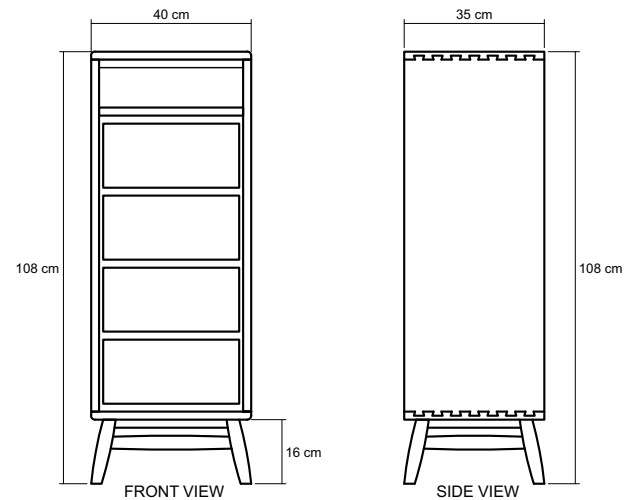

TIMBER FINISHES

The characteristic slant angles of the Twist collection make this tall chest a monument of retro modern designs.

Dimensions : 46 x 40 x 54 cm

Packing Size : 41 x 45 x 60 cm

Cbm : 0.14

NOTE :
Drawer = 29 X 30 X 13 cm