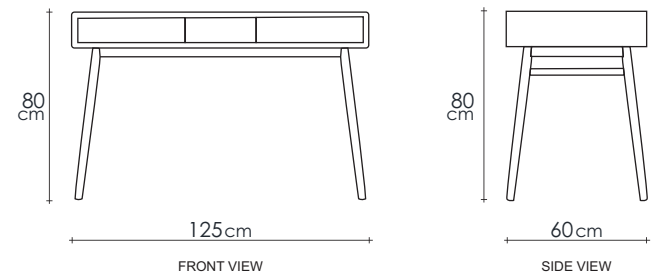

TECHNICAL DRAWING

MATERIAL CHART

	Natural Water - based	Natural Oil	Black	Patina
Teakwood FSC	●	●		
White Oak	●	●	●	●
Black Walnut	●	●