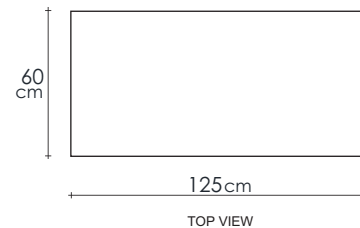

TECHNICAL DRAWING

MATERIAL CHART

	Natural Water - based	Natural Oil	Black	Patina
Teakwood FSC	●	●		
White Oak	●	●	●	●
Black Walnut	●	●