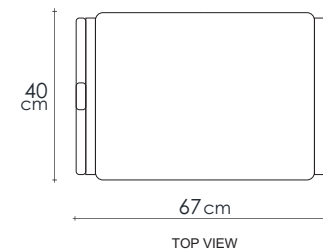

TOP VIEW

DESCRIPTION

For the home owner looking for the perfect dash of uniqueness, the colorful Tribute leather chairs will speak volumes of its owner's sense of style. Available as dining chair with or without armrest, easy chair, and barstool.

DIMENSIONS : 67 x 40 x 39 cm

PACKING SIZE : 72 x 45 x 45 cm

CBM : 0.15

MATERIAL CHART

	Natural Water - based	Natural Oil	Patina
Teakwood FSC	●	●	
White Oak	●	●	●
Black Walnut