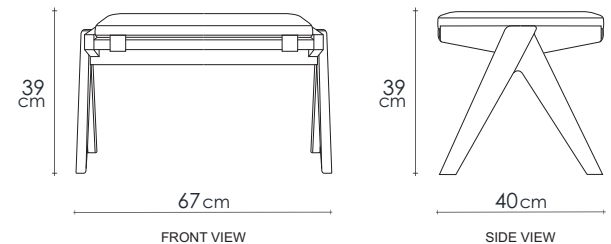

TECHNICAL DRAWING

FRONT VIEW

SIDE VIEW