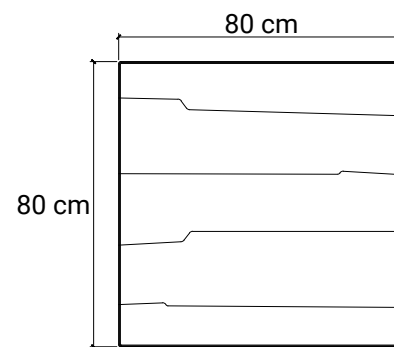

Twenty Twenty

SQUARE DINING TABLE | KARPENTER LIVING

KARPENTER®
Designed by Us Defined by Nature

TIMBER

Combining Asian and contemporary style, this small-medium dining table is really satisfying and ideal for a small family.

DIMENSIONS : 80 x 80 x 76 cm

PACKING SIZE : 88 x 88 x 23.5 cm

CBM : 0.18

TOP VIEW

FRONT VIEW

MATERIAL CHART

	Natural Water - based	Natural Oil - based	Black
Teakwood FSC	●	●	
White Oak	●	●	●
Black Walnut	●	●	