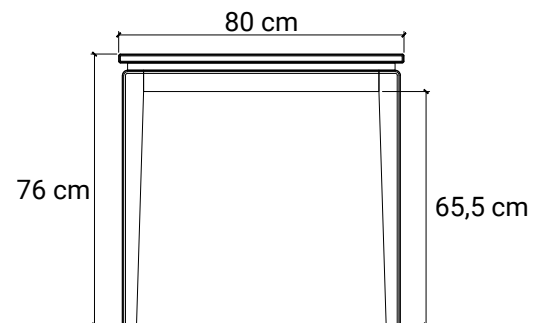

DIMENSIONS : 80 x 80 x 76 cm

PACKING SIZE : 88 x 88 x 23.5 cm

CBM : 0.18

TOP VIEW

FRONT VIEW

MATERIAL CHART

	Natural Water - based	Natural Oil - based	Black
Teakwood FSC	●	●	
White Oak	●	●	●
Black Walnut	●	●	