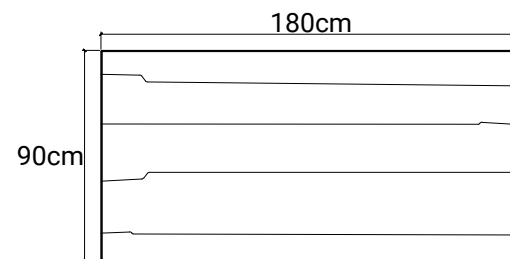

## TIMBER

Combining Asian and contemporary style, this small-medium dining table is really satisfying and ideal for a small family.

**DIMENSIONS** : 180 x 90 x 76 cm

**PACKING SIZE** : 188 x 98 x 23.5 cm

**CBM** : 0.43

TOP VIEW

FRONT VIEW

SIDE VIEW