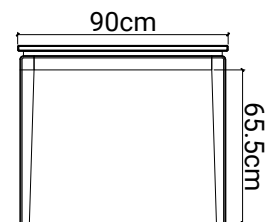

## TIMBER

Combining Asian and contemporary style, this small-medium dining table is really satisfying and ideal for a small family.

**DIMENSIONS** : 180 x 90 x 76 cm

**PACKING SIZE** : 188 x 98 x 23.5 cm

**CBM** : 0.43

TOP VIEW

FRONT VIEW

SIDE VIEW