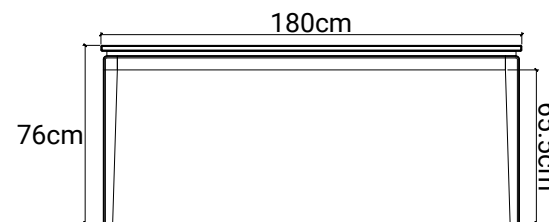

## TIMBER

Combining Asian and contemporary style, this small-medium dining table is really satisfying and ideal for a small family.

**DIMENSIONS** : 180 x 90 x 76 cm

**PACKING SIZE** : 188 x 98 x 23.5 cm

**CBM** : 0.43

TOP VIEW

FRONT VIEW

SIDE VIEW