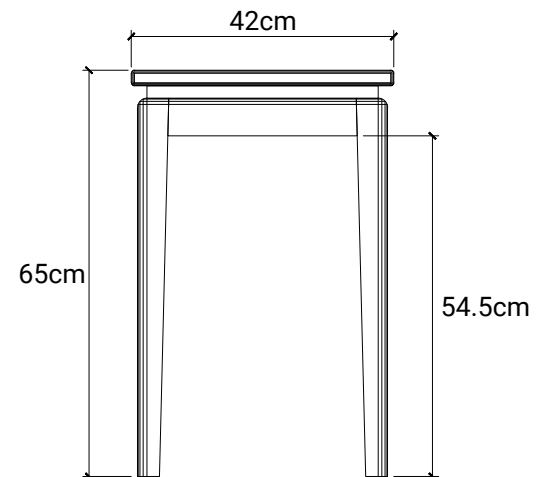

Twenty Twenty

SIDE TABLE | KARPENTER LIVING

KARPENTER®
Designed by Us Defined by Nature

TIMBER

Combining Asian and contemporary style, this small-medium dining table is really satisfying and ideal for a small family.

DIMENSIONS : 42 x 42 x 65 cm

PACKING SIZE : 50 x 50 x 73 cm

CBM : 0.18

MATERIAL CHART

	Natural Water - based	Natural Oil - based	Black
Teakwood FSC	●	●	
White Oak	●	●	●
Black Walnut	●	●	

FRONT VIEW