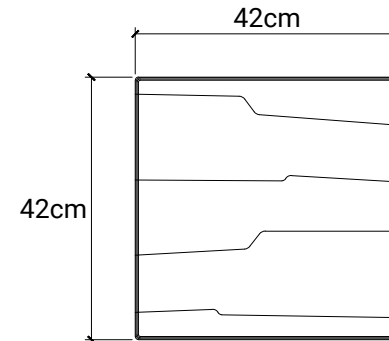

MATERIAL CHART

	Natural Water - based	Natural Oil - based	Black
Teakwood FSC	●	●	
White Oak	●	●	●
Black Walnut	●	●	

TOP VIEW