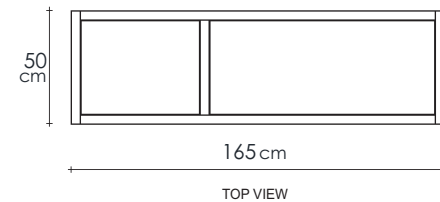

Patina Oak

Black Oak

Elegant sideboards filled with natural beauty, offer style and plenty of storage space. Surprising angles and lines make this a uniquely designed piece.

DIMENSIONS : 165 x 50 x 72 cm

PACKING SIZE : 170 x 55 x 78 cm

CBM : 0.73

MATERIAL CHART

	Natural Water - based	Natural Oil	Black	Patina
Teakwood FSC	●	●		
White Oak	●	●	●	●
Black Walnut	●	●		