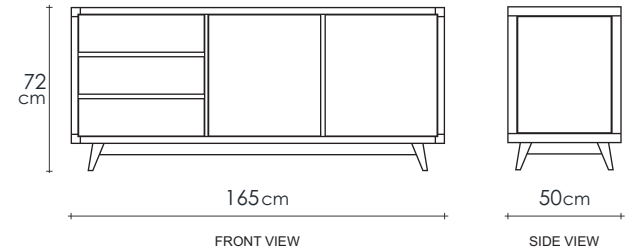

Patina Oak

Black Oak

Elegant sideboards filled with natural beauty, offer style and plenty of storage space. Surprising angles and lines make this a uniquely designed piece.

DIMENSIONS : 165 x 50 x 72 cm

PACKING SIZE : 170 x 55 x 78 cm

CBM : 0.73

MATERIAL CHART

	Natural Water - based	Natural Oil	Black	Patina
Teakwood FSC	●	●		
White Oak	●	●	●	●
Black Walnut	●	●		