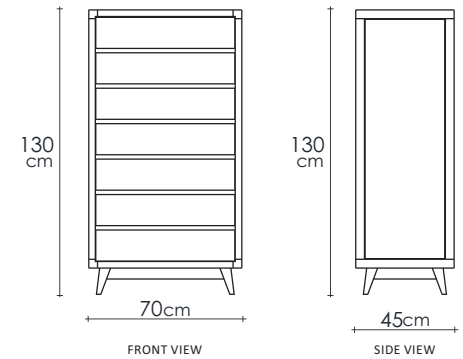

Vintage

TALL BOY w/ 7 DRAWERS | KARPENTER LIVING

KARPENTER
Designed by Us Defined by Nature

VI38

TIMBER

Sophisticated and practical, the vintage six door chest is timeless in beauty yet retro modern in design.

DIMENSIONS : 70 x 45 x 130 cm

PACKING SIZE : 75 x 50 x 136 cm

CBM : 0.51

MATERIAL CHART

	Natural Water - based	Natural Oil	Black	Patina
Teakwood FSC	●	●		
White Oak	●	●	●	●
Black Walnut	●	●		