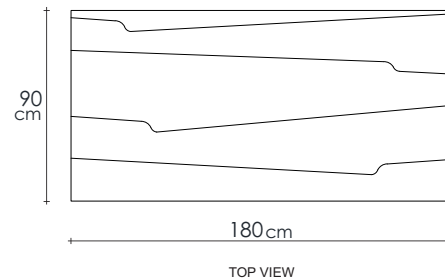

Vintage

RECTANGULAR DINING TABLE 180x90 | KARPENTER LIVING

KARPENTER
Designed by Us Defined by Nature

NEW

VI48

TIMBER

A simple and elegant rectangular coffee table, with beautiful and warm wooden surface from reclaimed teak, black walnut or white oak that adds chic sophistication to any home.

DIMENSIONS : 180 x 90 x 78 cm

PACKING SIZE : 188 x 98 x 16.5 cm

CBM : 0.30

MATERIAL CHART

	Natural Water - based	Natural Oil	Black	Patina
Teakwood FSC	●	●		
White Oak	●	●	●	●
Black Walnut	●	●		