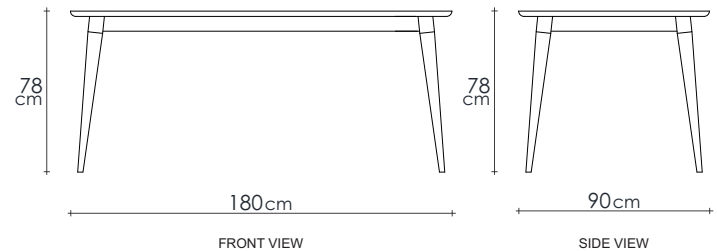

Vintage

RECTANGULAR DINING TABLE 180x90 | KARPENTER LIVING

KARPENTER
Designed by Us Defined by Nature

NEW

VI48

TIMBER

A simple and elegant rectangular coffee table, with beautiful and warm wooden surface from reclaimed teak, black walnut or white oak that adds chic sophistication to any home.

DIMENSIONS : 180 x 90 x 78 cm

PACKING SIZE : 188 x 98 x 16.5 cm

CBM : 0.30

MATERIAL CHART

	Natural Water - based	Natural Oil	Black	Patina
Teakwood FSC	●	●		
White Oak	●	●	●	●
Black Walnut	●	●		