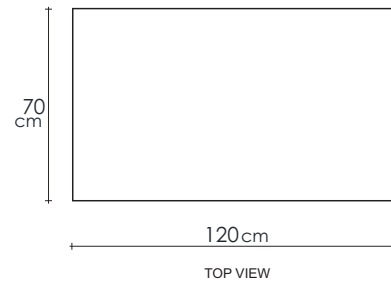

Vintage

RECTANGULAR COFFEE TABLE 120 | KARPENTELIVING

KARPENTER
Designed by Us Defined by Nature

VI04

TIMBER

A simple and elegant rectangular coffee table, with beautiful and warm wooden surface from reclaimed teak, American black walnut or European oak that adds chic sophistication to any home.

DIMENSIONS : 120 x 70 x 40 cm

PACKING SIZE : 128 x 78 x 15.5 cm

CBM : 0.15

MATERIAL CHART

| | Natural Water - based | Natural Oil | Patina | Black |
|--------------|--------------------------|----------------|--------|-------|
| Teakwood FSC | ● | ● | | |
| White Oak | ● | ● | ● | ● |
| Black Walnut | ● | ● | | |