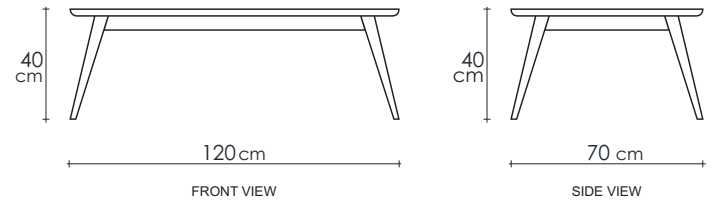

Vintage

RECTANGULAR COFFEE TABLE 120 | KARPENTELIVING

KARPENTER
Designed by Us Defined by Nature

VI04

TIMBER

A simple and elegant rectangular coffee table, with beautiful and warm wooden surface from reclaimed teak, American black walnut or European oak that adds chic sophistication to any home.

DIMENSIONS : 120 x 70 x 40 cm

PACKING SIZE : 128 x 78 x 15.5 cm

CBM : 0.15

MATERIAL CHART

| | Natural Water - based | Natural Oil | Patina | Black |
|--------------|--------------------------|----------------|--------|-------|
| Teakwood FSC | ● | ● | | |
| White Oak | ● | ● | ● | ● |
| Black Walnut | ● | ● | | |