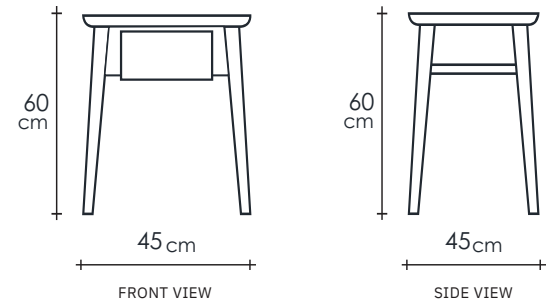

Vintage

SIDE - DEEP BEDSIDE TABLE w/ DRAWER | KARPENTER LIVING

KARPENTER
Designed by Us Defined by Nature

TIMBER

Simple and elegant, the Vintage bedside table is ideal in combination with a Vintage bed. Made from solid wood of reclaimed teak, American black walnut or European oak, the table adds fine, uncluttered lines to the bedroom.

DIMENSIONS : 45 x 45 x 60 cm

PACKING SIZE :

CBM :

MATERIAL CHART

	Natural Water - based	Natural Oil	Black	Pa na
Teakwood FSC	●	●		
White Oak	●	●	●	●
Black Walnut	●	●		