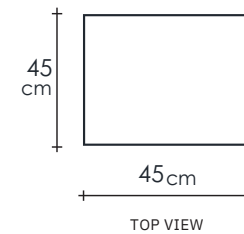

Vintage

SIDE - DEEP BEDSIDE TABLE w/ DRAWER | KARPENTER LIVING

KARPENTER
Designed by Us Defined by Nature

TIMBER

Simple and elegant, the Vintage bedside table is ideal in combination with a Vintage bed. Made from solid wood of reclaimed teak, American black walnut or European oak, the table adds fine, uncluttered lines to the bedroom.

DIMENSIONS : 45 x 45 x 60 cm

PACKING SIZE :

CBM :

MATERIAL CHART

	Natural Water - based	Natural Oil	Black	Pa na
Teakwood FSC	●	●		
White Oak	●	●	●	●
Black Walnut	●	●		