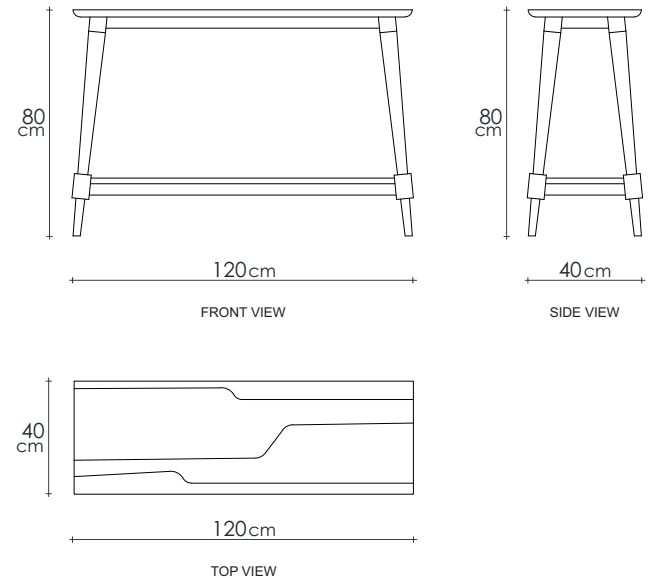

MATERIAL CHART

	Natural Water - based	Natural Oil	Patina	Black
Teakwood FSC	●	●		
White Oak	●	●	●	●
Black Walnut	●	●