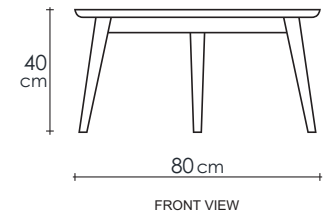

MATERIAL CHART

	Natural Water - based	Natural Oil	Patina	Black
Teakwood FSC	●	●		
White Oak	●	●	●	●
Black Walnut	●	●