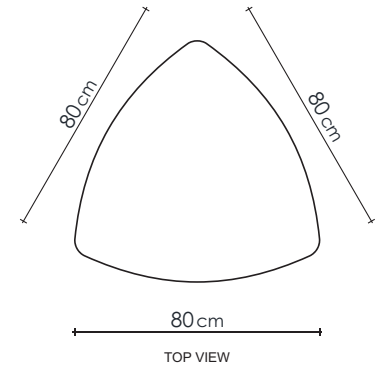

MATERIAL CHART

	Natural Water - based	Natural Oil	Patina	Black
Teakwood FSC	●	●		
White Oak	●	●	●	●
Black Walnut	●	●