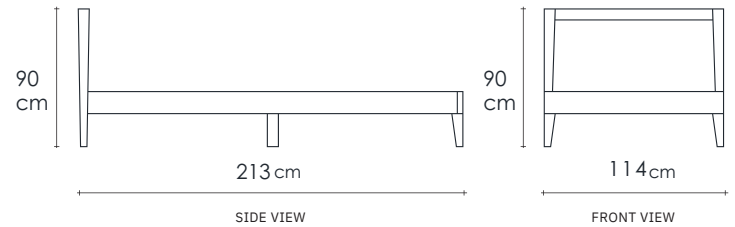

DIMENSIONS: 114 x 213 x 90 cm

PACKING SIZE:

CBM :

MATERIAL CHART

	Natural Water - based	Natural Oil	Black	Pa na
Teakwood FSC	●	●		
White Oak	●	●	●	●
Black Walnut	●	●		