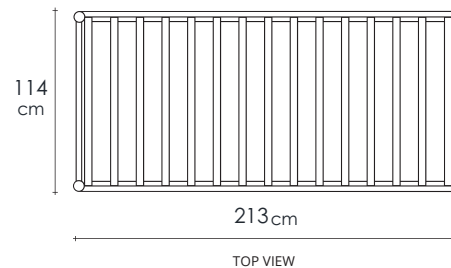

Vintage

KING SINGLE SIZE BED | KARPENTER LIVING

KARPENTER
Designed by Us Defined by Nature

VI32

TIMBER

Vintage single, queen and king size beds bring nature to the owner's dreams. The solid wood surfaces brings tranquility and warm beauty, and the fine lines will align perfectly with the environment of any bedroom.

DIMENSIONS : 114 x 213 x 90cm

PACKING SIZE :

CBM : 0.21

* EUROPEAN SINGLE SIZE BED
(Mattress 90cm x 200cm)
Available in other standard country sizes

MATERIAL CHART

	Natural Water - based	Natural Oil	Black	Pa na
Teakwood FSC	●	●		
White Oak	●	●	●	●
Black Walnut	●	●		