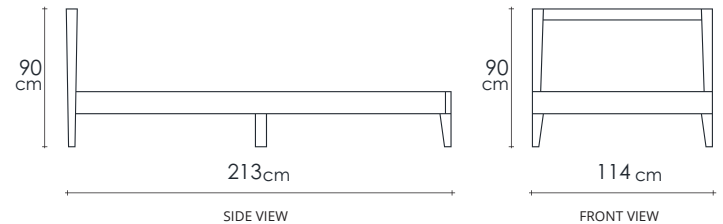

Vintage

KING SINGLE SIZE BED | KARPENTER LIVING

KARPENTER
Designed by Us Defined by Nature

VI32

TIMBER

Vintage single, queen and king size beds bring nature to the owner's dreams. The solid wood surfaces brings tranquility and warm beauty, and the fine lines will align perfectly with the environment of any bedroom.

DIMENSIONS : 114 x 213 x 90cm

PACKING SIZE :

CBM : 0.21

* EUROPEAN SINGLE SIZE BED
(Mattress 90cm x 200cm)
Available in other standard country sizes

MATERIAL CHART

	Natural Water - based	Natural Oil	Black	Pa na
Teakwood FSC	●	●		
White Oak	●	●	●	●
Black Walnut	●	●		