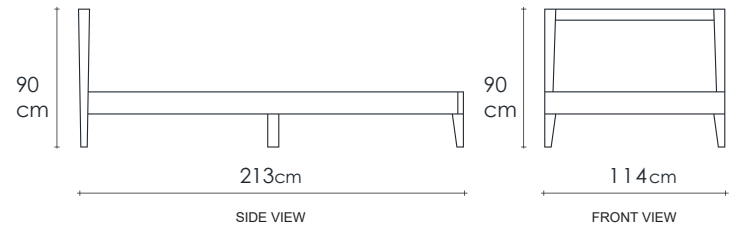

DIMENSIONS : 114 x 213 x 90 cm

PACKING SIZE : 118 X 15 X 35 cm | 210 x 15 x 20 cm

CBM : 0.21

MATERIAL CHART

	Natural Water - based	Natural Oil	Black	Patina
Teakwood FSC	●	●		
White Oak	●	●	●	●
Black Walnut	●	●		