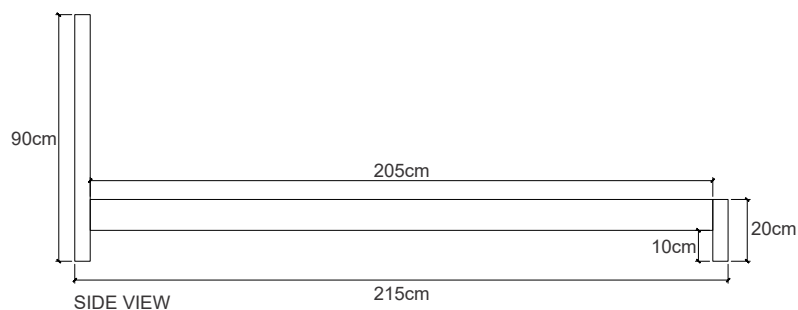

TIMBER

With a light and sleek design, Sakae bed combines modern contemporary style with an Asian influence. It will easily fit your room as it comes with king, queen and single bed sizes. Such an ideal sidekick to recharge your energy.

DIMENSIONS : 193 x 215 x 90 cm

CBM : 0.33

MATERIAL CHART

	Natural Water - based	Natural Oil - based	Black
Teakwood FSC	●	●	
White Oak	●	●	●
Black Walnut	●	●	