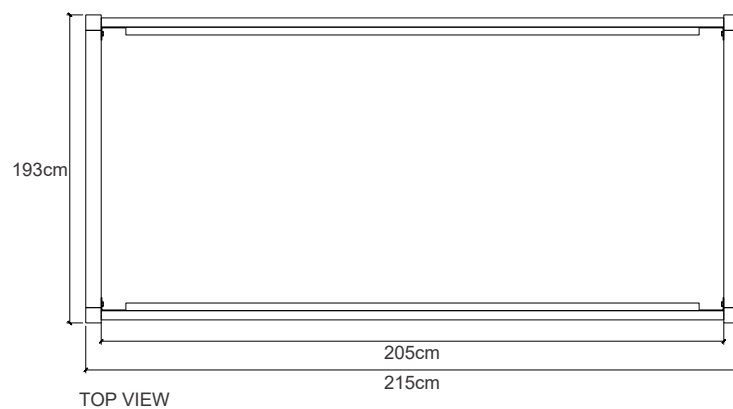

TIMBER

With a light and sleek design, Sakae bed combines modern contemporary style with an Asian influence. It will easily fit your room as it comes with king, queen and single bed sizes. Such an ideal sidekick to recharge your energy.

DIMENSIONS : 193 x 215 x 90 cm

CBM : 0.33

MATERIAL CHART

	Natural Water - based	Natural Oil - based	Black
Teakwood FSC	●	●	
White Oak	●	●	●
Black Walnut	●	●	