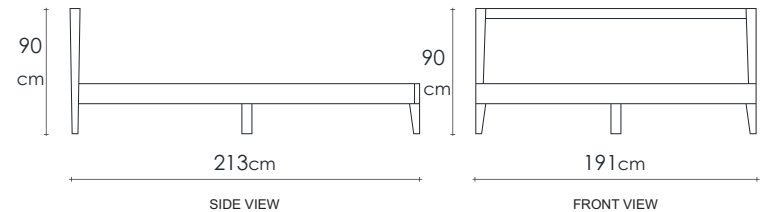

DIMENSIONS : 191 x 213 x 90 cm

CBM : 0.33

MATERIAL CHART

	Natural Water - based	Natural Oil	Black	Patina
Teakwood FSC	●	●		
White Oak	●	●	●	●
Black Walnut	●	●		