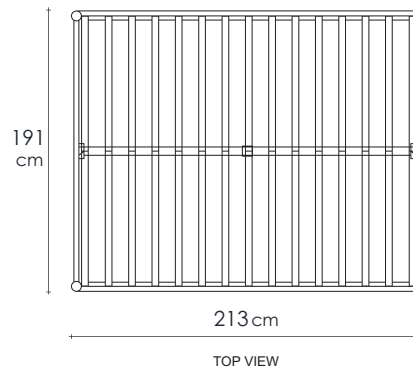

KV0035

TIMBER

Vintage single, queen and king size beds bring nature to the owner's dreams. The solid wood surfaces brings tranquility and warm beauty, and the fine lines will align perfectly with the environment of any bedroom.

DIMENSIONS : 191 x 213 x 90 cm

CBM : 0.33

MATERIAL CHART

	Natural Water - based	Natural Oil	Black	Patina
Teakwood FSC	●	●		
White Oak	●	●	●	●
Black Walnut	●	●		