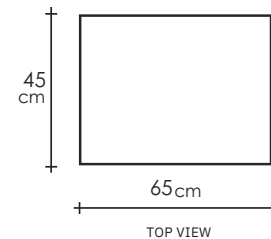

Vintage

SIDE - WIDE BEDSIDE TABLE | KARPENTER
LIVING

KARPENTER[®]
Designed by Us Defined by Nature

TIMBER

Simple and elegant, the Vintage bedside table is ideal in combination with a Vintage bed. Made from solid wood of reclaimed teak, American black walnut or European oak, the table adds fine, uncluttered lines to the bedroom.

DIMENSIONS : 65 x 45 x 45cm

PACKING SIZE :

CBM :

MATERIAL CHART

	Natural Water - based	Natural Oil	Black	Pa na
Teakwood FSC	●	●		
White Oak	●	●	●	●
Black Walnut	●	●		