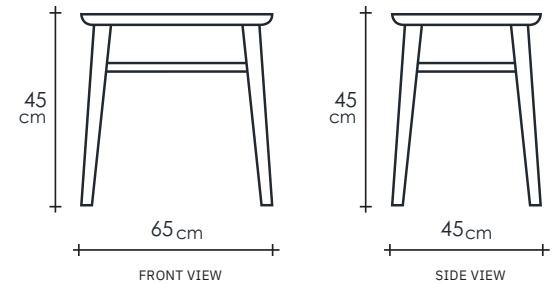

Vintage

SIDE - WIDE BEDSIDE TABLE | KARPENTER
LIVING

KARPENTER[®]
Designed by Us Defined by Nature

TIMBER

Simple and elegant, the Vintage bedside table is ideal in combination with a Vintage bed. Made from solid wood of reclaimed teak, American black walnut or European oak, the table adds fine, uncluttered lines to the bedroom.

DIMENSIONS : 65 x 45 x 45cm

PACKING SIZE :

CBM :

MATERIAL CHART

	Natural Water - based	Natural Oil	Black	Pa na
Teakwood FSC	●	●		
White Oak	●	●	●	●
Black Walnut	●	●		