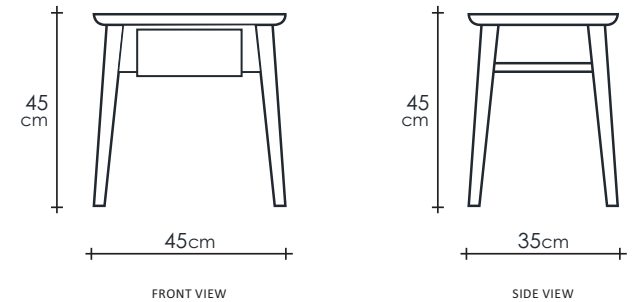

Vintage

SIDE - BEDSIDE TABLE w/ DRAWER | KARPENTER LIVING

KARPENTER
Designed by Us Defined by Nature

VI45

TIMBER

Simple and elegant, the Vintage bedside table is ideal in combination with a Vintage bed. Made from solid wood of reclaimed teak, American black walnut or European oak, the table adds fine, uncluttered lines to the bedroom.

DIMENSIONS : 45 x 35 x 45 cm

PACKING SIZE : 50 x 40 x 51 cm

CBM : 0.10

MATERIAL CHART

	Natural Water - based	Natural Oil	Black	Patina
Teakwood FSC	●	●		
White Oak	●	●	●	●
Black Walnut	●	●		