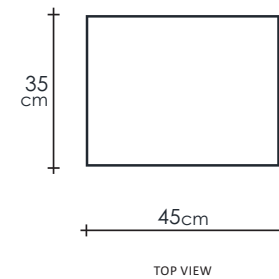

Vintage

SIDE - BEDSIDE TABLE w/ DRAWER | KARPENTER LIVING

KARPENTER
Designed by Us Defined by Nature

VI45

TIMBER

Simple and elegant, the Vintage bedside table is ideal in combination with a Vintage bed. Made from solid wood of reclaimed teak, American black walnut or European oak, the table adds fine, uncluttered lines to the bedroom.

DIMENSIONS : 45 x 35 x 45 cm

PACKING SIZE : 50 x 40 x 51 cm

CBM : 0.10

MATERIAL CHART

	Natural Water - based	Natural Oil	Black	Patina
Teakwood FSC	●	●		
White Oak	●	●	●	●
Black Walnut	●	●		