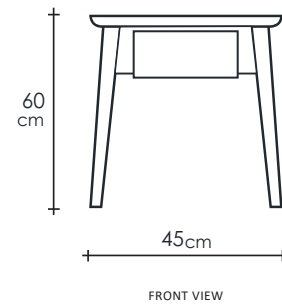

Vintage

SIDE - TALL BEDSIDE TABLE w/ DRAWER | KARPENTER LIVING

KARPENTER
Designed by Us Defined by Nature

VI45

TIMBER

Simple and elegant, the Vintage bedside table is ideal in combination with a Vintage bed. Made from solid wood of reclaimed teak, American black walnut or European oak, the table adds fine, uncluttered lines to the bedroom.

DIMENSIONS : 45 x 35 x 60cm

PACKING SIZE :

CBM :

MATERIAL CHART

	Natural Water - based	Natural Oil	Black	Pa na
Teakwood FSC	●	●		
White Oak	●	●	●	●
Black Walnut	●	●		