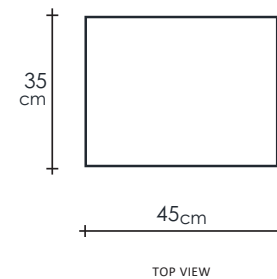

Vintage

SIDE - TALL BEDSIDE TABLE w/ DRAWER | KARPENTER LIVING

KARPENTER
Designed by Us Defined by Nature

VI45

TIMBER

Simple and elegant, the Vintage bedside table is ideal in combination with a Vintage bed. Made from solid wood of reclaimed teak, American black walnut or European oak, the table adds fine, uncluttered lines to the bedroom.

DIMENSIONS : 45 x 35 x 60cm

PACKING SIZE :

CBM :

MATERIAL CHART

	Natural Water - based	Natural Oil	Black	Pa na
Teakwood FSC	●	●		
White Oak	●	●	●	●
Black Walnut	●	●		