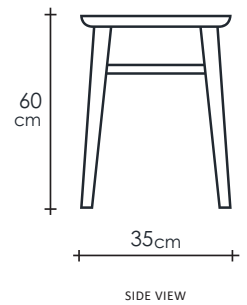

Vintage

SIDE - TALL BEDSIDE TABLE w/ DRAWER | KARPENTER LIVING

KARPENTER
Designed by Us Defined by Nature

VI45

TIMBER

Simple and elegant, the Vintage bedside table is ideal in combination with a Vintage bed. Made from solid wood of reclaimed teak, American black walnut or European oak, the table adds fine, uncluttered lines to the bedroom.

DIMENSIONS : 45 x 35 x 60cm

PACKING SIZE :

CBM :

MATERIAL CHART

	Natural Water - based	Natural Oil	Black	Pa na
Teakwood FSC	●	●		
White Oak	●	●	●	●
Black Walnut	●	●		