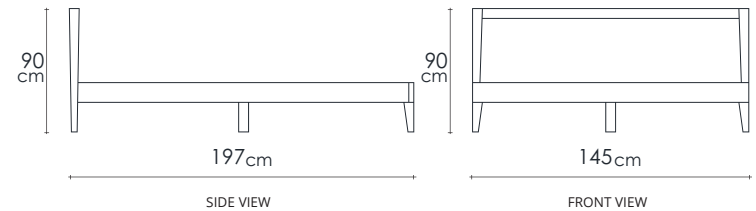

Vintage

DOUBLE SIZE BED | KARPENTER LIVING

KARPENTER
Designed by Us Defined by Nature

VI33

TIMBER

Vintage single, queen and king size beds bring nature to the owner's dreams. The solid wood surfaces brings tranquility and warm beauty, and the fine lines will align perfectly with the environment of any bedroom.

DIMENSIONS : 145 x 197 x 90 cm

PACKING SIZE :

CBM : 0.30

MATERIAL CHART

	Natural Water - based	Natural Oil	Black	Pa na
Teakwood FSC	●	●		
White Oak	●	●	●	●
Black Walnut	●	●		