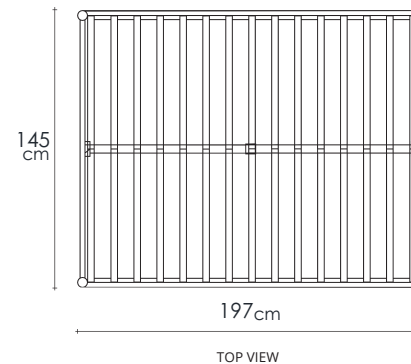

Vintage

DOUBLE SIZE BED | KARPENTER LIVING

KARPENTER
Designed by Us Defined by Nature

VI33

TIMBER

Vintage single, queen and king size beds bring nature to the owner's dreams. The solid wood surfaces brings tranquility and warm beauty, and the fine lines will align perfectly with the environment of any bedroom.

DIMENSIONS : 145 x 197 x 90 cm

PACKING SIZE :

CBM : 0.30

MATERIAL CHART

	Natural Water - based	Natural Oil	Black	Pa na
Teakwood FSC	●	●		
White Oak	●	●	●	●
Black Walnut	●	●		