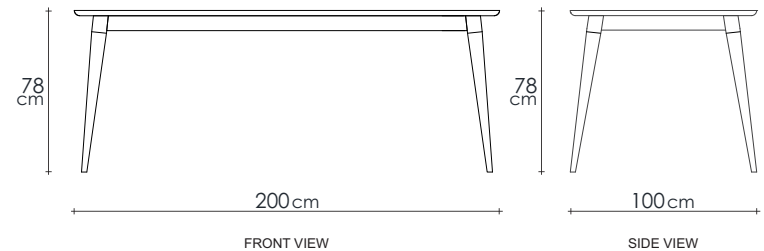

DIMENSIONS : 200 x 100 x 78 cm

PACKING SIZE : 208 x 108 x 16.5 cm

CBM : 0.37

MATERIAL CHART

	Natural Water - based	Natural Oil	Black	Patina
Teakwood FSC	●	●		
White Oak	●	●	●	●
Black Walnut	●	●		