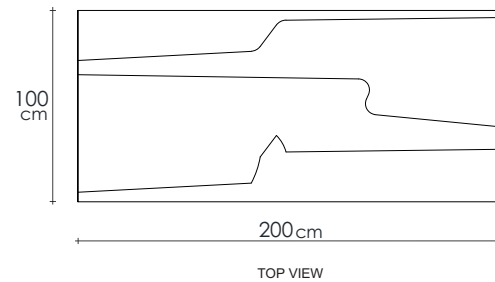

DIMENSIONS : 200 x 100 x 78 cm

PACKING SIZE : 208 x 108 x 16.5 cm

CBM : 0.37

MATERIAL CHART

	Natural Water - based	Natural Oil	Black	Patina
Teakwood FSC	●	●		
White Oak	●	●	●	●
Black Walnut	●	●		